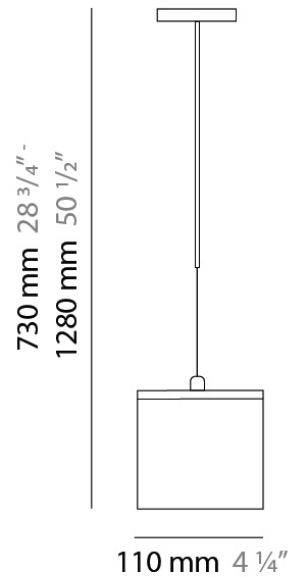

Series: Kubik
Brand: Panzeri
Division: Design
Mounting Type: Suspension
Mounting Location: Ceiling
Subcategory: Pendant

PHYSICAL

Shape: Cube
Length (mm): 140
Length (in): 5 ½
Width (mm): 140
Width (in): 5 ½
Height (mm): 760
Height (in): 30.0
Max. Overall Height (mm): 1283
Max. Overall Height (in): 50 ½
Light Distribution: Omnidirectional
Weight (kg): 3.27
Weight (lbs): 7.2
Diffuser: Matte White Blown Glass
Fixture Finish: Metallic Gray
Fixture Material: Glass / Aluminum

DATE _____

GENERAL

Series: Kubik
 Brand: Panzeri
 Division: Design
 Mounting Type: Suspension
 Mounting Location: Ceiling
 Subcategory: Pendant

PHYSICAL

Shape: Square
 Length (mm): 110
 Length (in): 4 ⁵/₁₆
 Width (mm): 110
 Width (in): 4 ⁵/₁₆
 Height (mm): 730
 Height (in): 28 ³/₄
 Max. Overall Height (mm): 1283
 Max. Overall Height (in): 50 ¹/₂
 Light Distribution: Omnidirectional
 Weight (kg): 1.56
 Weight (lbs): 3.43
 Diffuser: Matte White Blown Glass
 Fixture Finish: WHI
 Fixture Material: Metal

D83002

PROJECT
TYPE
NOTES
QUANTITY
DATE

GENERAL

Series: Kubik
 Brand: Panzeri
 Division: Design
 Mounting Type: Surface
 Mounting Location: Ceiling
 Subcategory: Ambient

PHYSICAL

Shape: Square
 Length (mm): 110
 Length (in): 4 ⁵/₁₆
 Width (mm): 110
 Width (in): 4 ⁵/₁₆
 Height (mm): 110
 Height (in): 4 ⁵/₁₆
 Extension (mm): 100
 Extension (in): 4 ⁵/₁₆
 Light Distribution: Omnidirectional
 Weight (kg): 0.69
 Weight (lbs): 1.52
 Diffuser: Matte White Blown Glass
 Fixture Finish: WHI
 Fixture Material: Metal

Series: Kubik
Brand: Panzeri
Division: Design
Mounting Type: Surface
Mounting Location: Ceiling
Subcategory: Ambient

PHYSICAL

Shape: Square
Length (mm): 140
Length (in): 5 ½
Width (mm): 140
Width (in): 5 ½
Height (mm): 140
Height (in): 5 ½
Extension (mm): 140
Extension (in): 5 ½
Light Distribution: Omnidirectional
Weight (kg): 1.50
Weight (lbs): 3.30
Diffuser: Matte White Blown Glass
Fixture Finish: WHI
Fixture Material: Metal