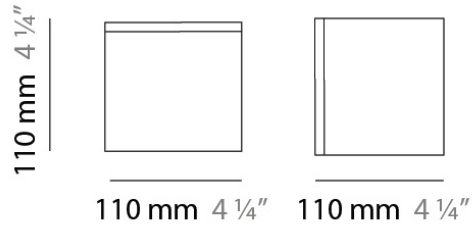

KUBIK SURFACE

D83279

PROJECT _____

TYPE _____

NOTES _____

QUANTITY _____

DATE _____

GENERAL

Series: Kubik
Brand: Panzeri
Division: Design
Mounting Type: Surface
Mounting Location: Ceiling
Subcategory: Ambient

PHYSICAL

Shape: Square
Length (mm): 110
Length (in): 4 ⁵/₁₆
Width (mm): 110
Width (in): 4 ⁵/₁₆
Height (mm): 110
Height (in): 4 ⁵/₁₆
Light Distribution: Omnidirectional
Weight (kg): 0.66
Weight (lbs): 1.45
Diffuser: Matte White Blown Glass
Fixture Finish: WHI
Fixture Material: Metal

ELECTRICAL

Input Wattage Range: 1 - 9 W
Lamp Type: LED
Input Wattage (W): 9.5
Total Output Wattage (W): 9
Dimming: Non-Dimmable
Driver Included: Yes
Driver Location: Integrated
Driver Type: Constant Current - 120Vac
Driver Class: Class 2
Input Voltage (V): 120 - 277
Constant Current (MA): 250
Upon Request: (Not included - see components) Remote: 0-10Vdc dimming / Phase dimming @120Vac only / Non-dimming 1

LED

Color Temperature (°K): 3000
Max. Delivered Lumen (lm): 667
CRI: >80 CRI
Lamp Life (hrs): 60000

OPTICAL

RATINGS AND CERTIFICATIONS

Certified By: CSA Certified to UL and CSA Standards
IP rating: IP40