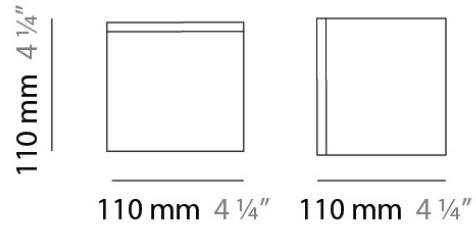

D83002

PROJECT
TYPE
NOTES
QUANTITY
DATE

GENERAL

Series: Kubik
Brand: Panzeri
Division: Design
Mounting Type: Surface
Mounting Location: Ceiling
Subcategory: Ambient

PHYSICAL

Shape: Square
Length (mm): 110
Length (in): 4 ⁵/₁₆
Width (mm): 110
Width (in): 4 ⁵/₁₆
Height (mm): 110
Height (in): 4 ⁵/₁₆
Extension (mm): 100
Extension (in): 4 ⁵/₁₆
Light Distribution: Omnidirectional
Weight (kg): 0.69
Weight (lbs): 1.52
Diffuser: Matte White Blown Glass
Fixture Finish: WHI
Fixture Material: Metal

ELECTRICAL

Number of Lamps: 1
Lamp Type: LED Retrofit
Lamp Shape: T4
Bulb Included: Bulb Not Included
Total Output Wattage (W): 3
Max. Wattage Per Lamp (W): 3
Lamp Base: G9
Input Voltage (V): 120

LED

Nominal Lumen (lm): 650

OPTICAL

RATINGS AND CERTIFICATIONS

Certified By: CSA Certified to UL and CSA Standards
IP rating: IP40